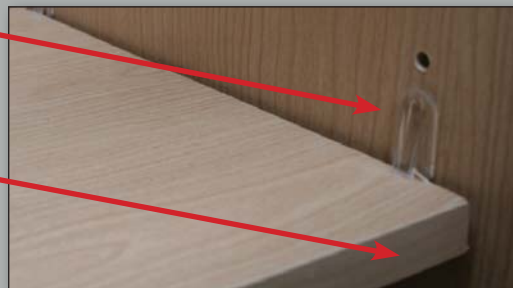

Georgetown
Oak
Raised Panel

Georgetown
Oak Mission
Flat Panel

Vermont
Maple
Mission Flat
Panel

Driftwood
Mission Flat
Panel

Classic Craft Cabinetry

**Precision Cut and Dadoed Construction
Fastened and Hot Glued**
Ensures a Long Lasting and Square Cabinet Box

Base and Wall Cabinet Adjustable Shelving
Fit Your Lifestyle

3/4" Thick Shelving with Finished Edges
Prevents Warping of Shelves

3/4" Face Frames
*Durable and Securely Holds Fasteners for Long
Lasting Use*