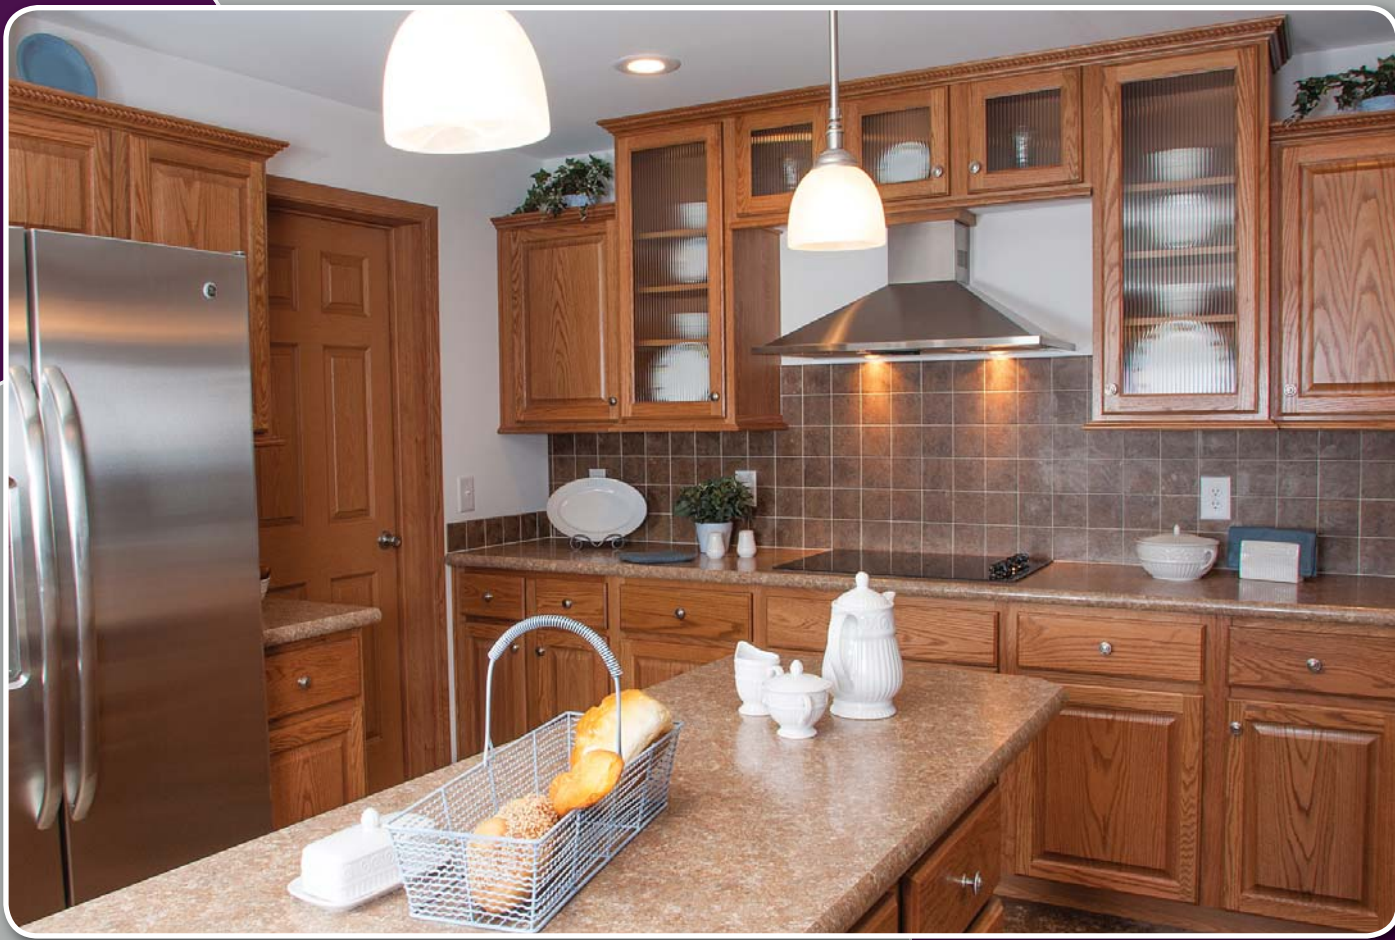

Classic Craft Cabinetry

Exclusively Built for:

**Commodore
Homes**
of Pennsylvania

CERTIFIED
COMPLIES WITH
KCMA
ANSI/KCMA
A161.1-2000
CABINET

Classic Craft Cabinetry™

KCMA Testing

- Overhead Cabinets Rated to 500 pound Capacity
- Drawers Opened 28,000 Times with Weight
- Cabinet Doors Opened 25,000 Times
- Extreme Testing of Cabinet Finish