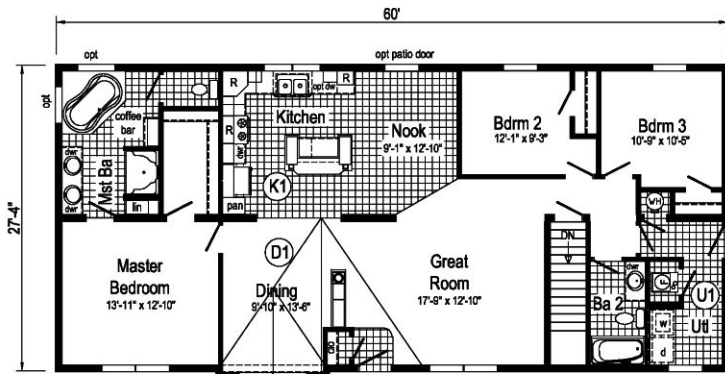

HR130-A

Optional Serenity Shower

Opt TV above
above fireplace

HR130-A 2860 Approx. 1647 Sq. Ft.

Opt. 27'-4" dormer w/ bump-out

Curb Side Exterior Options

Opt. 10' window projection w/ dormer

Danbury

Builder:
PENNWEST

Title: 2860
Literature

Drawn By: BF Date: 1-9-14
Revision #: ### Date: 7-17-14

Scale: 1/8" = 1'-0"
Ref: ###

Model: **HR130-A**
Customer: -

Page:
LIT