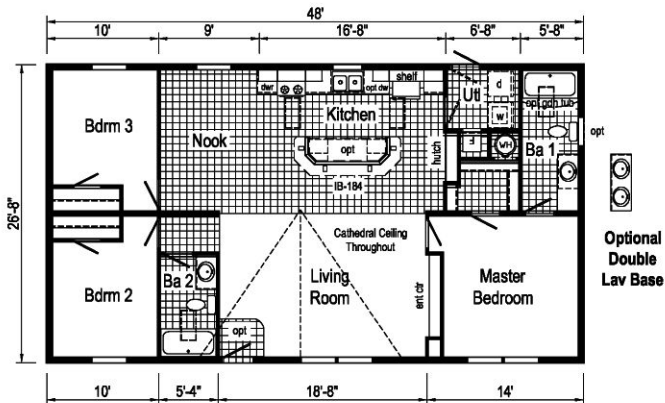

TD115-A

TD115-A 2848 Approx. 1280 Sq. Ft.