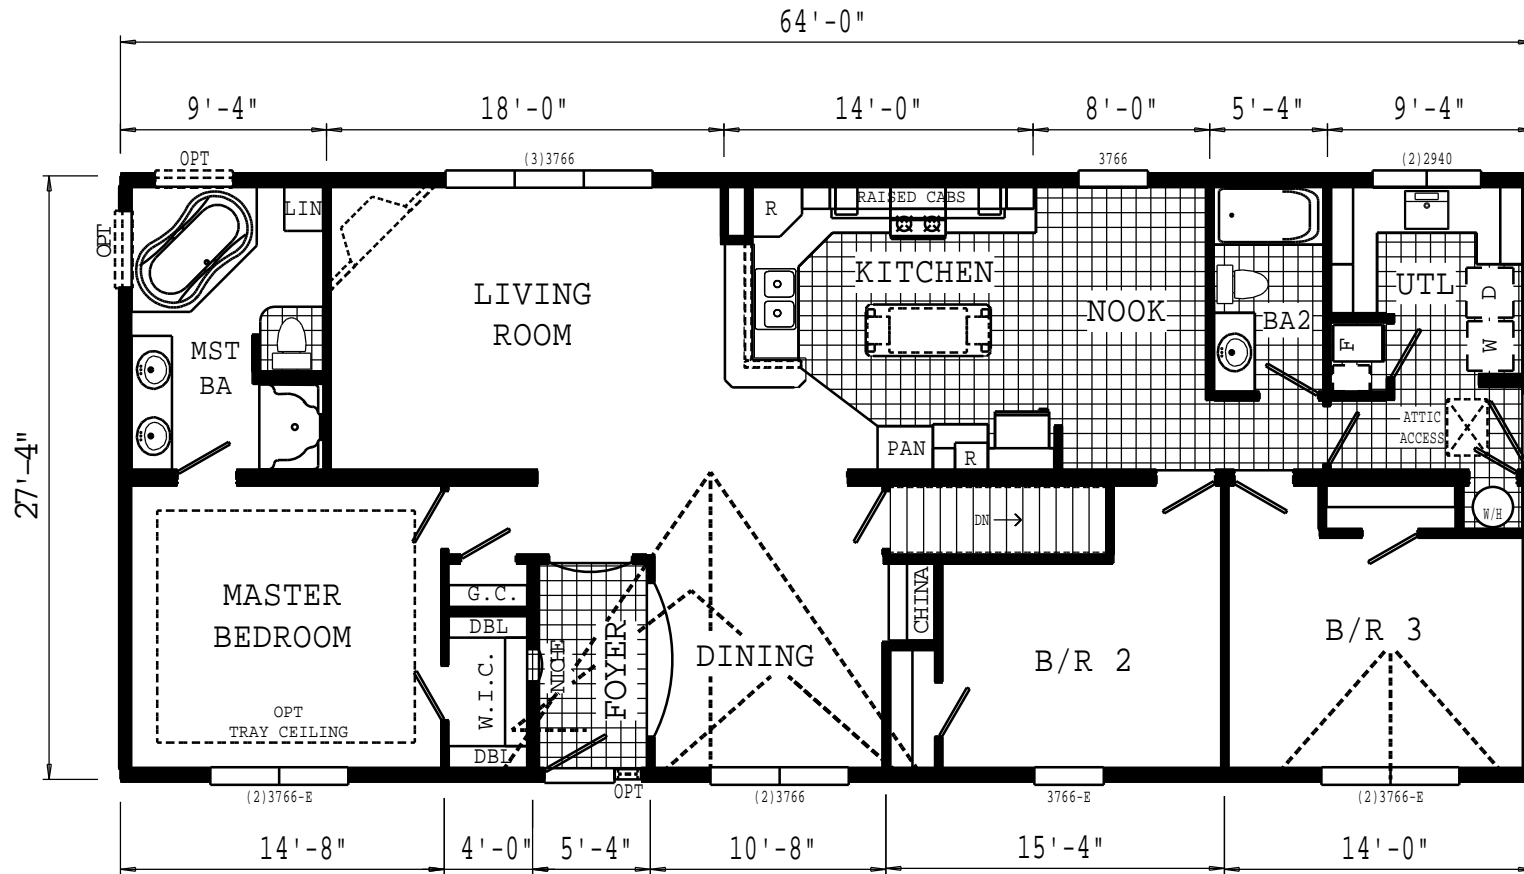

HR170-A

HR170-A 28x64 Approx. XXXX Sq. Ft.

	TITLE	28x64	REVISIONS				SCALE	DATE	DWG. NO.
	LITERATURE		DATE	NUMBER			N.T.S.	08/10/2007	HR170-A
							DWN. BY	REFERENCE	LIT.
							KBK	ORIG.	